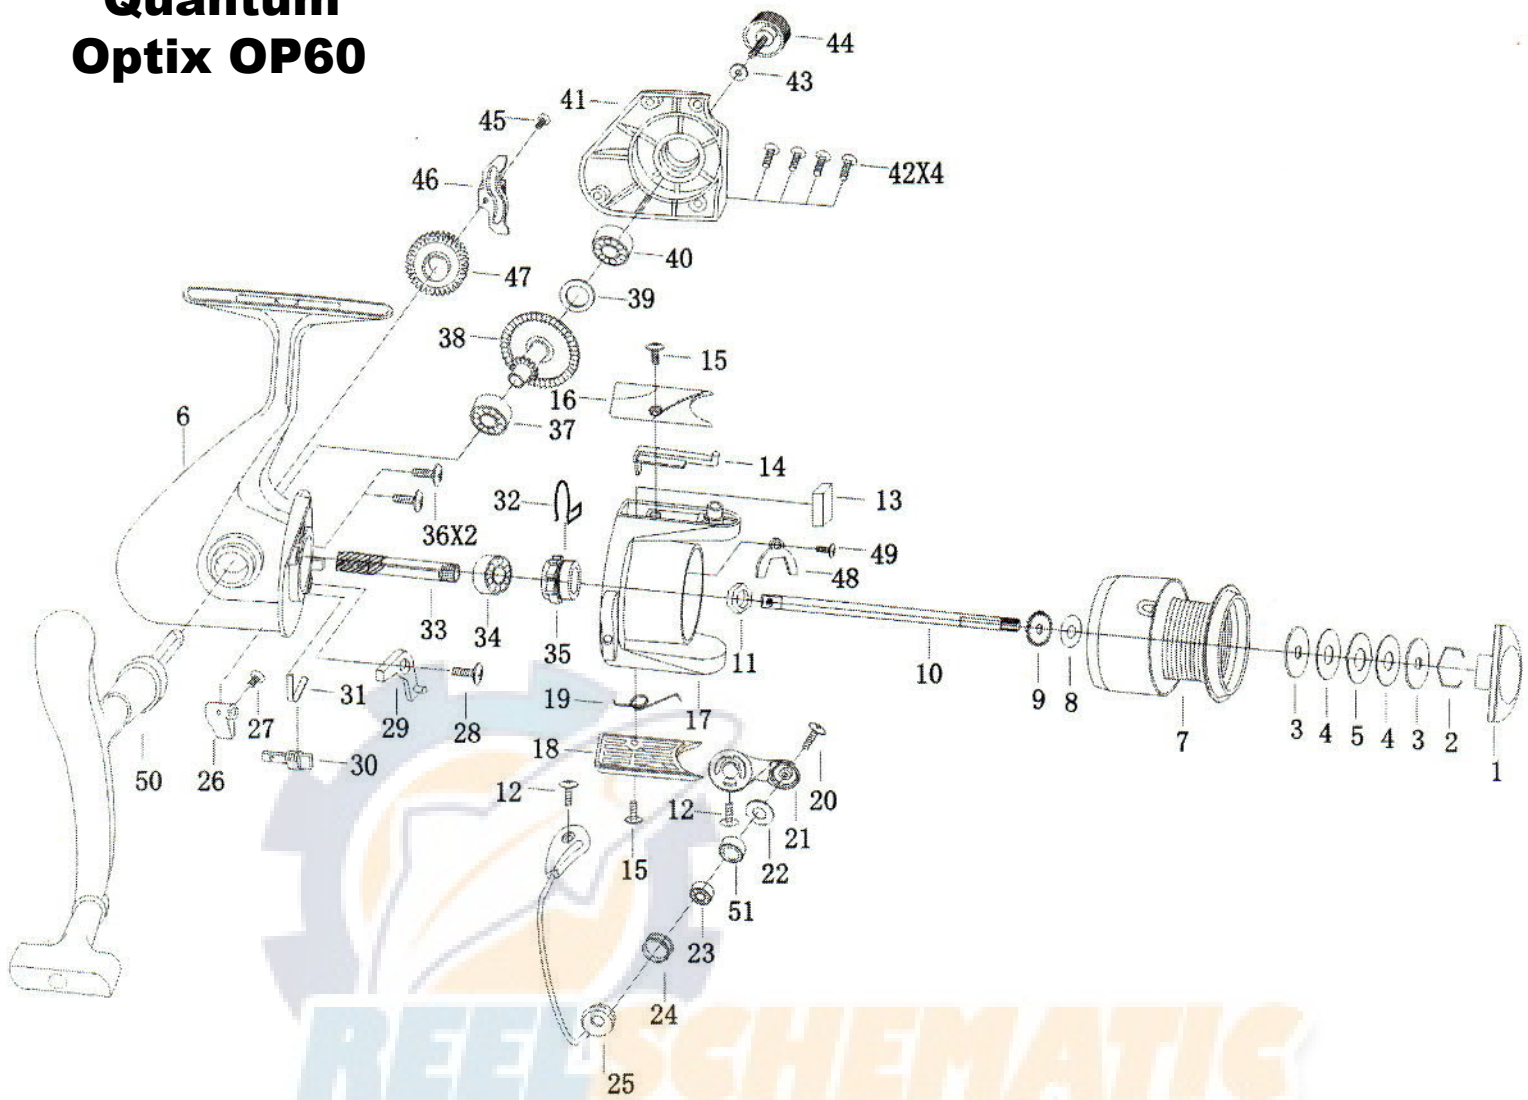

# Quantum Optix OP60

KEY #	DESCRIPTION
1	DRAG KNOB
2	DRAG WASHER RETAINER
3	KEY WASHER
4	DRAG WASHER
5	EARED WASHER
6	BODY
7	SPOOL ASSY.

8	SPOOL WASHER
9	CLIP GEAR
10	MAIN SHAFT
11	ROTOR NUT
12	SCREW
13	BALANCE WEIGHT
14	KICK LEVEL
15	SCREW
16	BAIL HOLDER COVER
17	ROTOR
18	BAIL ARM COVER
19	BAIL ARM SPRING
20	LINE ROLLER SCREW
21	BAIL ARM
22	LINE ROLLER WASHER
23	BALL BEARING

24	SCREW
25	SCREW
26	ANTI-REVERSE BUTTON
27	SCREW
28	SCREW
29	ANTI-REVERSE PAWL
30	ANTI-REVERSE BAR
31	ANTI-REVERSE BAR SPRING
32	SILENT SPRING
33	PINION GEAR
34	BALL BEARING
35	ANTI-REVERSE RATCHET
36	SCREW
37	BALL BEARING
38	DRIVER GEAR
39	WASHER
40	BALL BEARING
41	SIDE PLATE ASSY.
42	SIDE PLATE SCREW
43	WASHER
44	HANDLE SCREW CAP
45	OSCILLATION SCREW
46	OSCILLATION SLIDER
47	OSCILLATION GEAR
48	LOCKING SLICE
49	SCREW
50	HANDLE ASSY.